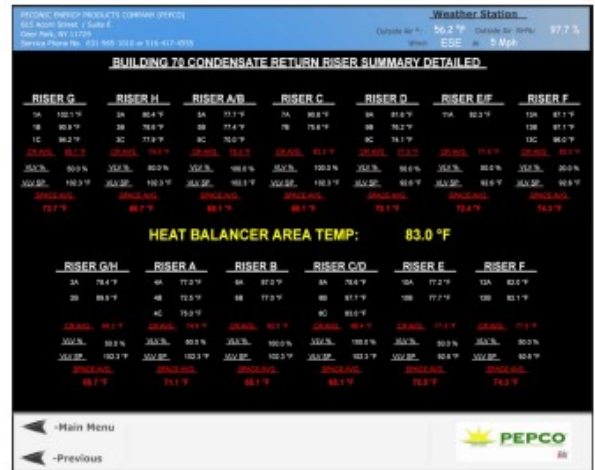

The user logs onto a standard web browser such as Explorer or Firefox and types in the IP of the system they wish to log on to. The log-in screen appears and the user types in their username and password. User password limits access to specific graphics and date. Monitoring and Control parameters including temperature set points, lead/lag, alarms and historical trends can be viewed and changed from easy to use color graphic screens.